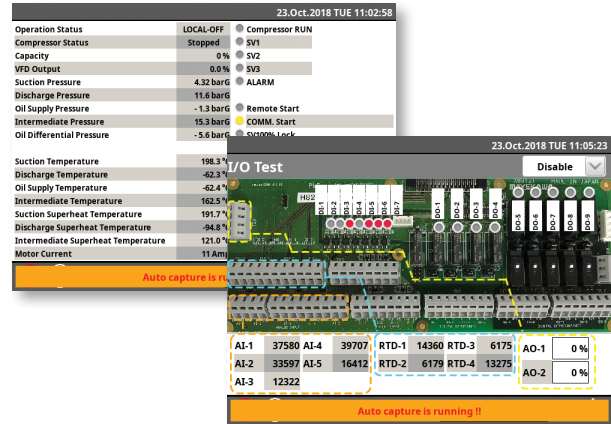

MyCore

MAYEKAWA
MYCOM

Control Panel

Reciprocating Compressors

MyCore RC-100
Control Panel

<https://mayekawa.com/americas/mna>

MyCore RC-100 Control Panel

Controller for MYCOM reciprocating & mini-screw compressors

MyCore RC-100 is the next generation controller for MYCOM reciprocating and min-screw compressors replacing the MYPRO CP1A and MYPRO iP. It has controlling capabilities for MYCOM M, WA/WB, WBHE, HK, L, and K reciprocating compressor models as well as MYCOM MHS 1290/1410 and the i mini-screw compressor models.

STANDARD FEATURES

- 5.7" resistance film type touch screen
- Multiple languages
- USB connection for import and export settings, data logging and screen captures
- Modbus RTU over RS485 network, to provide remote control of panel
- Modbus TCP/IP over Ethernet network, to provide remote control of panel
- Automatic capacity control by suction pressure sensor

- Manual operation of capacity control, and any PID controllers
- Self-diagnosis of sensor malfunctions
- User event function to manage changes of setting values, and operation logs
- Equipped with VNC server, to provide remote viewing capabilities.